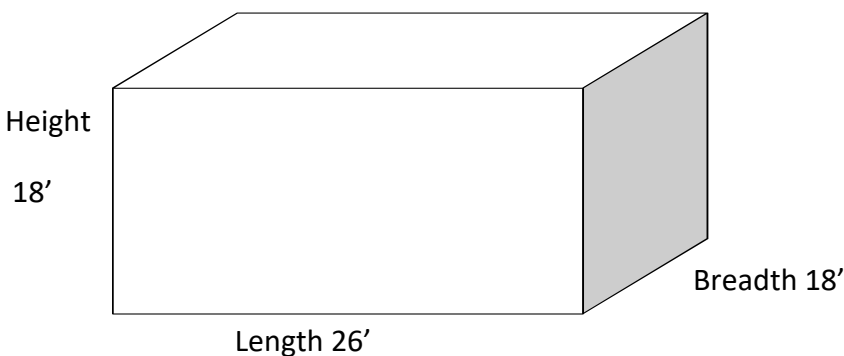

Intel Based processor: Dual core Celeron/Pentium

Ram: 4GB Ram

HD: SSD Preferred, 32GB minimum

14" Screen size

Windows 10

10/100MB RJ45 Network Port

- Provision of individual cubicle with minimum length of 26 inches, breadth of 18 inches and height of 18 inches and appropriate seat for each system.